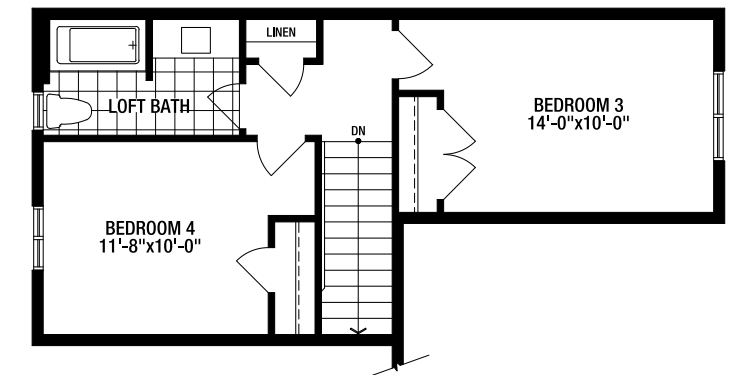

Elevation A

MAIN FLOOR A

SECOND FLOOR A

45' Bernadette Loft

- Elevation A 2,088 SQ.FT.
- Elevation B 2,088 SQ.FT.
- Elevation C 2,088 SQ.FT.

Elevation B

Elevation C

Specifications may change without notice. E.&O.E. All illustrations are artist's impressions. © Aspen Ridge Homes. All Rights Reserved. April 2026.
*Please see sales representative for other elevation configurations and basement plans.