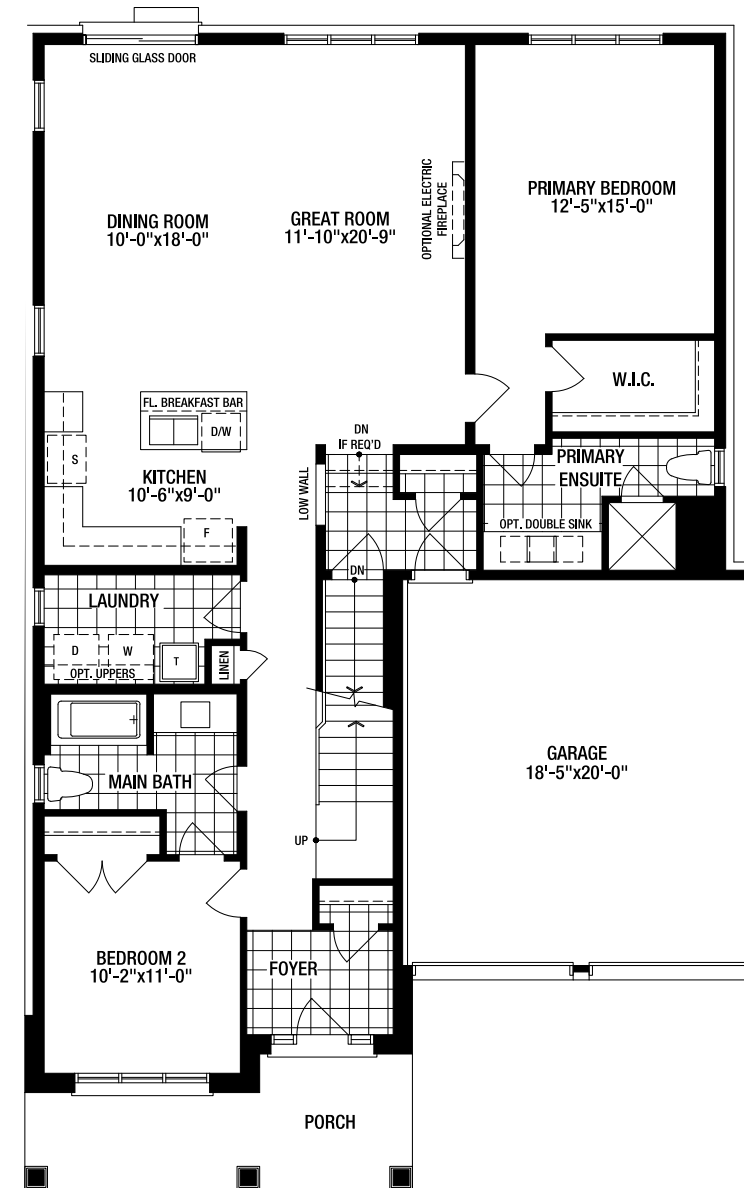

Elevation A

MAIN FLOOR A

SECOND FLOOR A

45' Bernadette Loft

- Elevation A 2,088 SQ.FT.
- Elevation B 2,088 SQ.FT.
- Elevation C 2,088 SQ.FT.

Elevation B

Elevation C

Specifications may change without notice. E.&O.E. All illustrations are artist's impressions. © Aspen Ridge Homes. All Rights Reserved. April 2026.
*Please see sales representative for other elevation configurations and basement plans.